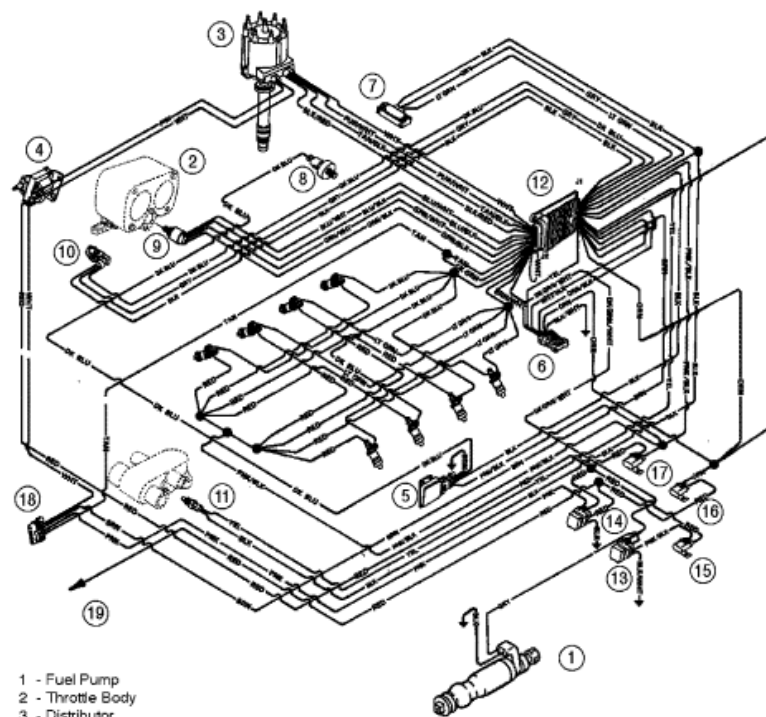

Parts List

Ref	Class	Part	Description	Qty	Comment	Footnote
-	84	860226A 2	WIRING HARNESS-ENGINE	1		

- 1 - Fuel Pump
- 2 - Throttle Body
- 3 - Distributor
- 4 - Coil
- 5 - Electronic Spark Control (KS) Module
- 6 - Data Link Connector (DLC)
- 7 - Manifold Absolute Pressure (MAP) Sensor
- 8 - Knock Sensor
- 9 - Idle Air Control (IAC)
- 10 - Throttle Position (TP) Sensor
- 11 - Engine Coolant Temperature (ECT) Sensor
- 12 - Electronic Control Module (ECM)
- 13 - Fuel Pump Relay
- 14 - Ignition/System Relay
- 15 - Fuse (15 Amp) Fuel Pump
- 16 - Fuse (15 Amp) ECM/DLC/Battery
- 17 - Fuse (10 Amp) ECM/Injector/Ignition/Knock Module
- 18 - Harness Connector To Starting/Charging Harness
- 19 - Positive (+) Power Wire To Engine Circuit Breaker